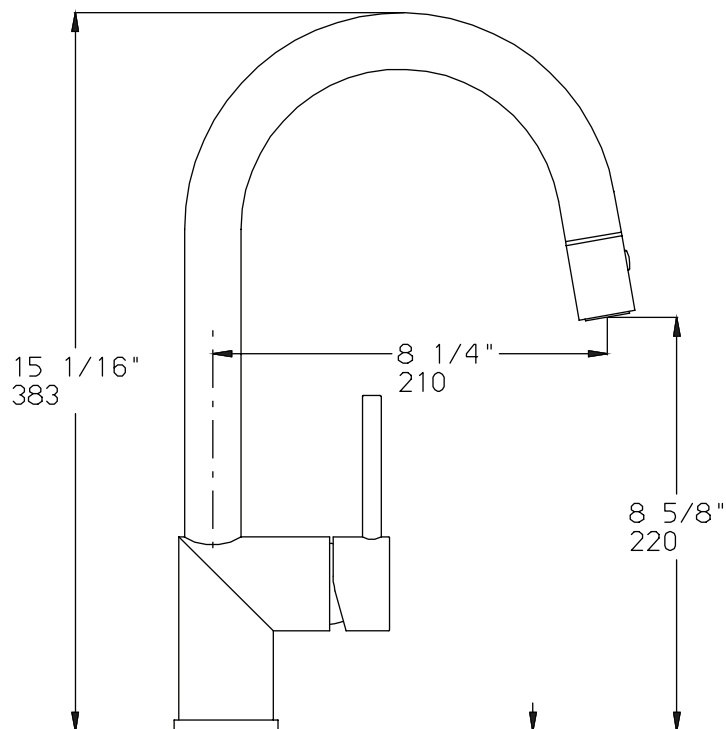

Ultra-Modern Single-Lever Pull-Down Kitchen Faucet

FA011 | Chrome

HÄHN[®]

Features and Product Information

- Smooth L-shaped design
- Metal pull-out spray head
- Single water flow option
- Chrome Finish
- Extra long (60") double-braided stainless steel hose
- Ceramic disc cartridge for trouble-free service
- Solid brass construction
- Single-mount application

Technical Diagram